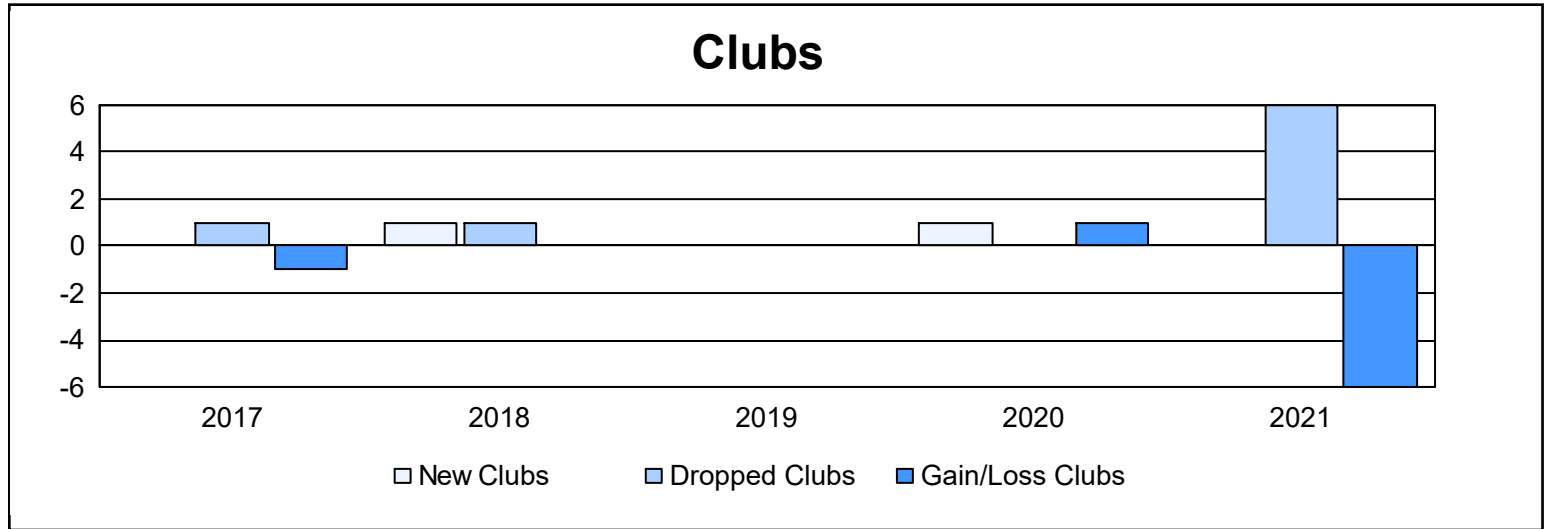

Year	New Clubs	Dropped Clubs	Gain/ Loss Clubs	New Members	Charter Members	Reinstate Members	Transfer Members	Total Member Added	Total Members Dropped	Gain/ Loss Members
2016-2017	0	1	-1	194	3	11	6	214	265	-51
2017-2018	1	1	0	265	25	10	17	317	276	41
2018-2019	0	0	0	185	0	6	10	201	267	-66
2019-2020	1	0	1	184	21	3	6	214	217	-3
2020-2021	0	6	-6	164	3	8	7	182	395	-213
<b>Average</b>	<b>0</b>	<b>2</b>	<b>-1</b>	<b>198</b>	<b>10</b>	<b>8</b>	<b>9</b>	<b>226</b>	<b>284</b>	<b>-58</b>

### Membership Composition June 2021 Cumulative