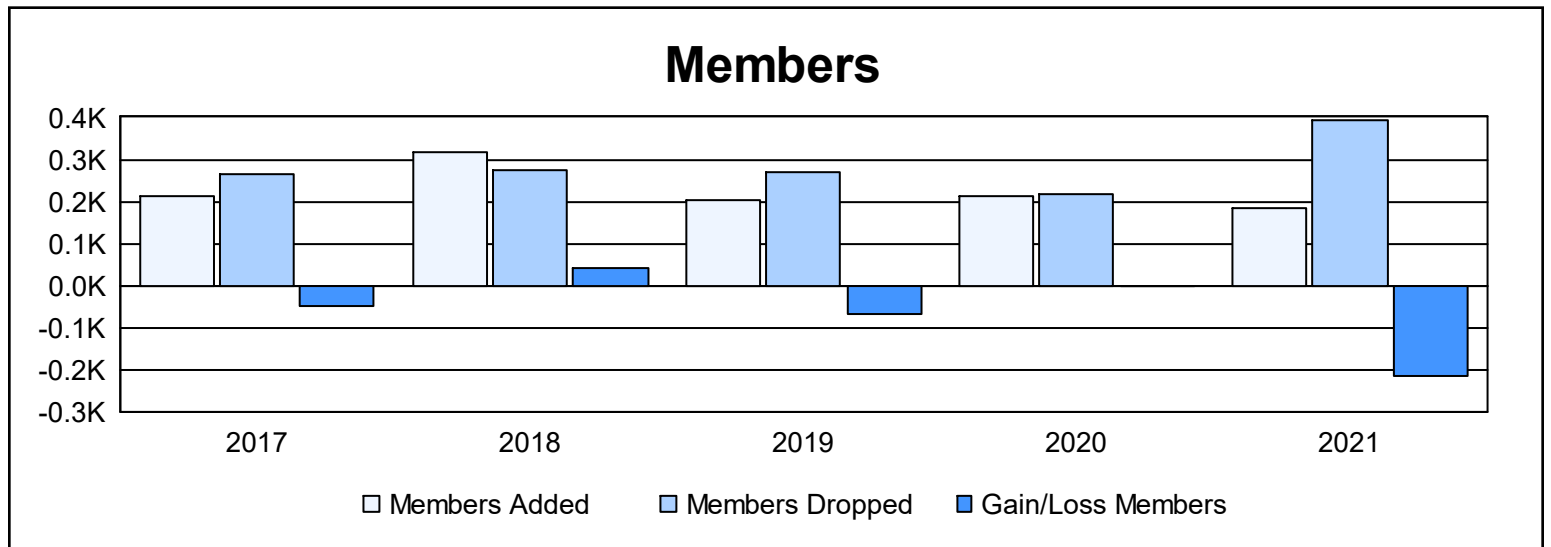

Year	New Clubs	Dropped Clubs	Gain/ Loss Clubs	New Members	Charter Members	Reinstate Members	Transfer Members	Total Member Added	Total Members Dropped	Gain/ Loss Members
2016-2017	0	1	-1	194	3	11	6	214	265	-51
2017-2018	1	1	0	265	25	10	17	317	276	41
2018-2019	0	0	0	185	0	6	10	201	267	-66
2019-2020	1	0	1	184	21	3	6	214	217	-3
2020-2021	0	6	-6	164	3	8	7	182	395	-213
<b>Average</b>	<b>0</b>	<b>2</b>	<b>-1</b>	<b>198</b>	<b>10</b>	<b>8</b>	<b>9</b>	<b>226</b>	<b>284</b>	<b>-58</b>

### Membership Composition June 2021 Cumulative