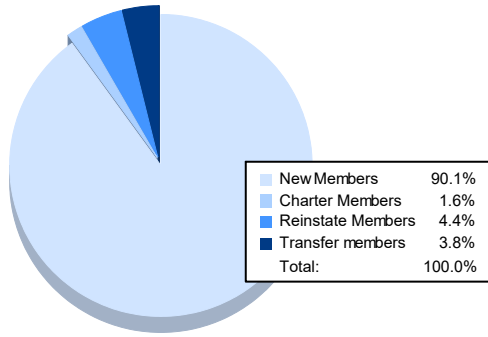

Year	New Clubs	Dropped Clubs	Gain/ Loss Clubs	New Members	Charter Members	Reinstate Members	Transfer Members	Total Member Added	Total Members Dropped	Gain/ Loss Members
2016-2017	0	1	-1	194	3	11	6	214	265	-51
2017-2018	1	1	0	265	25	10	17	317	276	41
2018-2019	0	0	0	185	0	6	10	201	267	-66
2019-2020	1	0	1	184	21	3	6	214	217	-3
2020-2021	0	6	-6	164	3	8	7	182	395	-213
<b>Average</b>	<b>0</b>	<b>2</b>	<b>-1</b>	<b>198</b>	<b>10</b>	<b>8</b>	<b>9</b>	<b>226</b>	<b>284</b>	<b>-58</b>

### Membership Composition June 2021 Cumulative